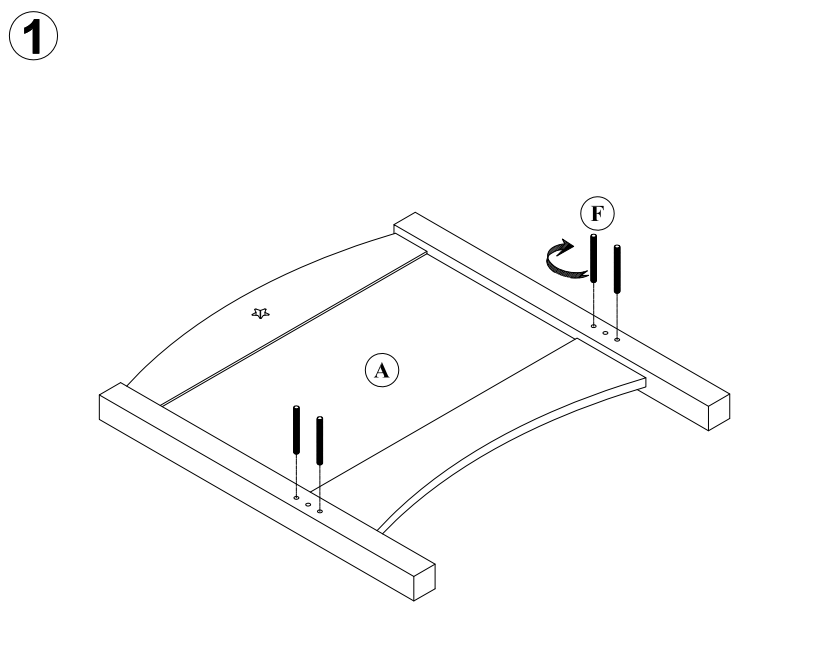

PRODUCT SAFETY

- Recommended Mattress Size: 190cm x 90cm. The thickness should not exceed the line marked on the upper end when assembled as a bunk
- All assembly fastenings should always be tightened properly and care should be taken that no fittings are loose
- Periodically check and ensure that all components are in their proper position, free from damage, and that all connectors are tight

TOOLS REQUIRED

- Please use a phillips head screwdriver (not included) and the Spanner L (included) to assemble the Noah Bedstead Single

	PARTS	QTY
A		1PC
B		1PC
C		1PC
D		1PC
E	 Overall measurement 1882x922x18mm	1PC
	 Individual slat measurement 922x50x18mm	19PCS
F	 M8 x 110	8PCS
G	 Ø 8 x 14 x 28	8PCS
H	 Ø 8 x 1.6	8PCS
I	 14 x M8 x 6	8PCS
J	 Ø 10 x 30	4PCS
K	 Ø 4 x 25	6PCS
L	 Ø 13	1PC
M		4PCS