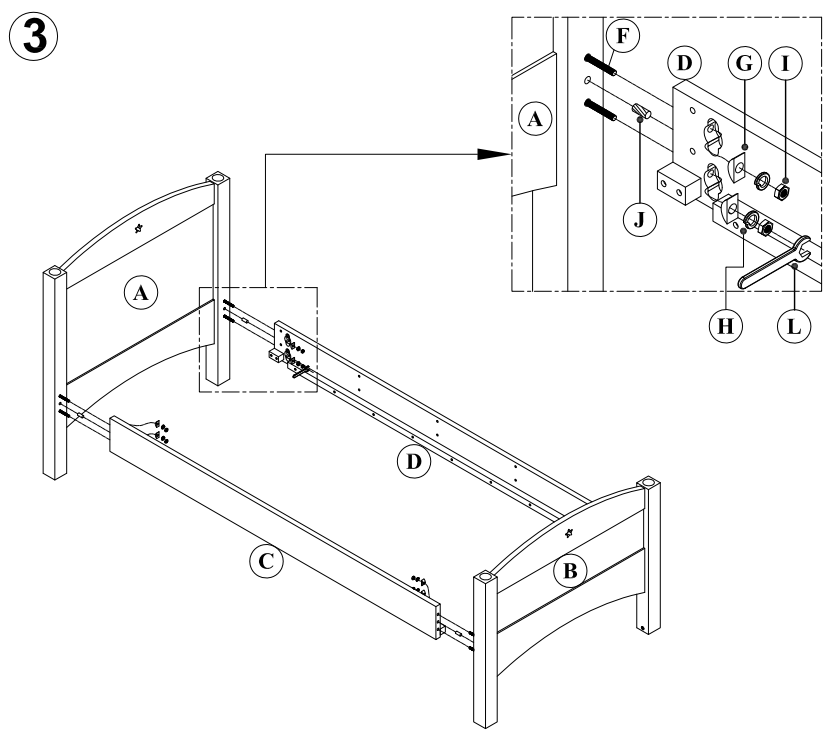

PRODUCT SAFETY

- Recommended Mattress Size: 190cm x 90cm. The thickness should not exceed the line marked on the upper end when assembled as a bunk
- All assembly fastenings should always be tightened properly and care should be taken that no fittings are loose
- Periodically check and ensure that all components are in their proper position, free from damage, and that all connectors are tight

TOOLS REQUIRED

- Please use a phillips head screwdriver (not included) and the Spanner L (included) to assemble the Noah Bedstead Single

	PARTS	QTY
A		1PC
B		1PC
C		1PC
D		1PC
E	 Overall measurement 1882x922x18mm	1PC
	 Individual slat measurement 922x50x18mm	19PCS
F	 M8 x 110	8PCS
G	 Ø 8 x 14 x 28	8PCS
H	 Ø 8 x 1.6	8PCS
I	 14 x M8 x 6	8PCS
J	 Ø 10 x 30	4PCS
K	 Ø 4 x 25	6PCS
L	 Ø 13	1PC
M		4PCS