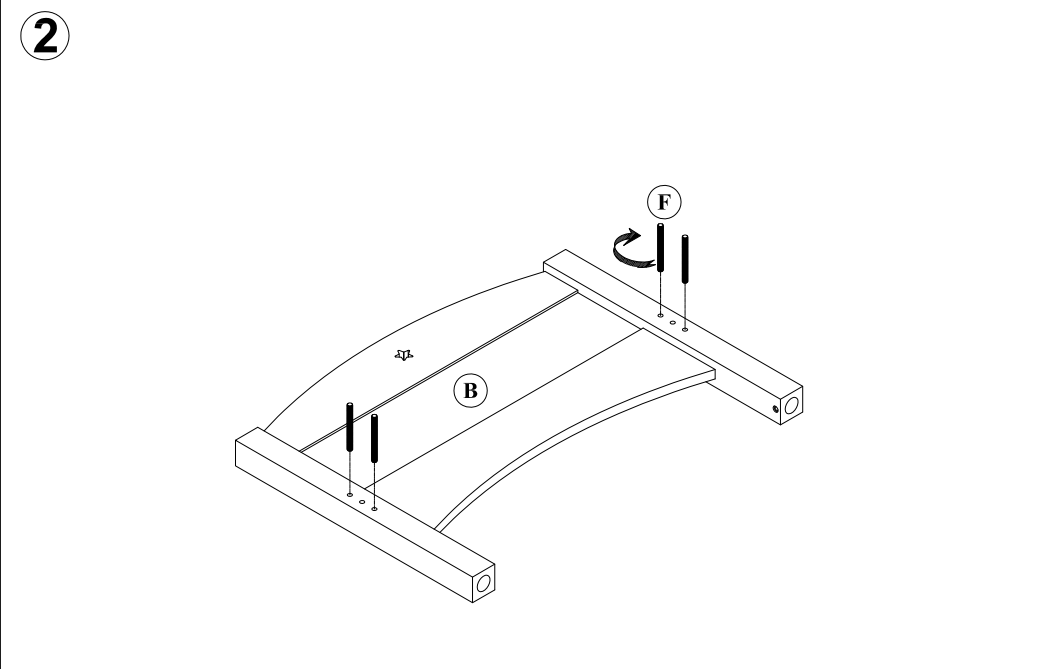

PRODUCT SAFETY

- Recommended Mattress Size: 190cm x 90cm. The thickness should not exceed the line marked on the upper end when assembled as a bunk
- All assembly fastenings should always be tightened properly and care should be taken that no fittings are loose
- Periodically check and ensure that all components are in their proper position, free from damage, and that all connectors are tight

TOOLS REQUIRED

- Please use a phillips head screwdriver (not included) and the Spanner L (included) to assemble the Noah Bedstead Single

	PARTS	QTY
A		1PC
B		1PC
C		1PC
D		1PC
E	 Overall measurement 1882x922x18mm	1PC
	 Individual slat measurement 922x50x18mm	19PCS
F	 M8 x 110	8PCS
G	 Ø 8 x 14 x 28	8PCS
H	 Ø 8 x 1.6	8PCS
I	 14 x M8 x 6	8PCS
J	 Ø 10 x 30	4PCS
K	 Ø 4 x 25	6PCS
L	 Ø 13	1PC
M		4PCS