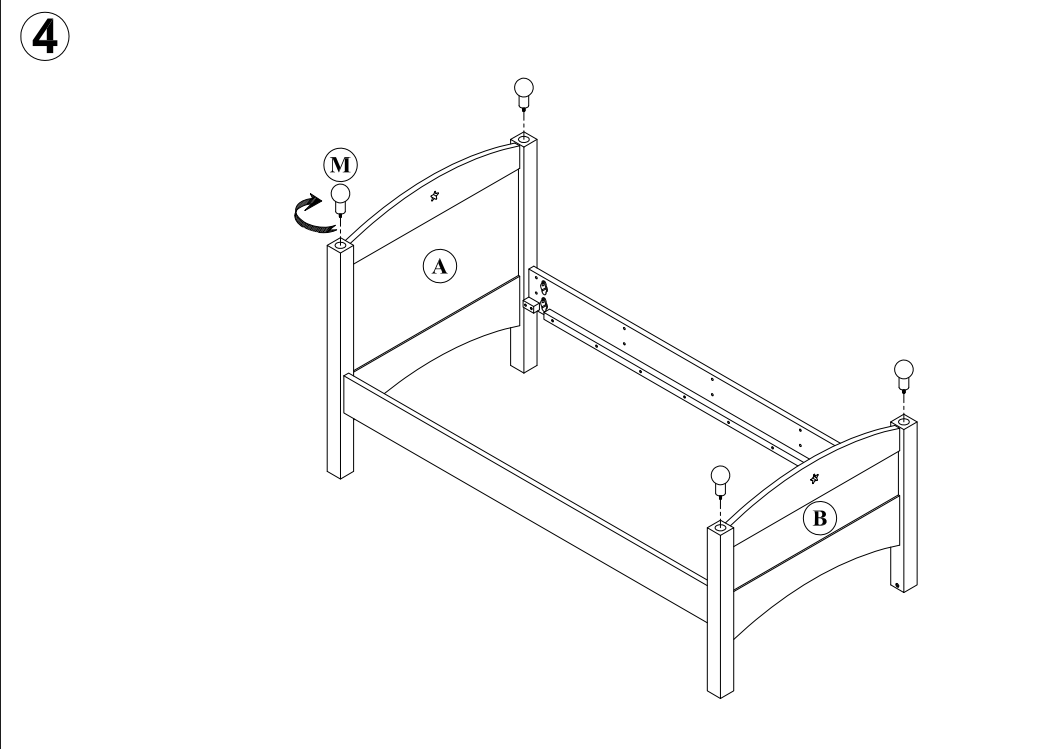

PRODUCT SAFETY

- Recommended Mattress Size: 190cm x 90cm. The thickness should not exceed the line marked on the upper end when assembled as a bunk
- All assembly fastenings should always be tightened properly and care should be taken that no fittings are loose
- Periodically check and ensure that all components are in their proper position, free from damage, and that all connectors are tight

TOOLS REQUIRED

- Please use a phillips head screwdriver (not included) and the Spanner L (included) to assemble the Noah Bedstead Single

	PARTS	QTY
A		1PC
B		1PC
C		1PC
D		1PC
E	 Overall measurement 1882x922x18mm	1PC
	 Individual slat measurement 922x50x18mm	19PCS
F	 M8 x 110	8PCS
G	 Ø 8 x 14 x 28	8PCS
H	 Ø 8 x 1.6	8PCS
I	 14 x M8 x 6	8PCS
J	 Ø 10 x 30	4PCS
K	 Ø 4 x 25	6PCS
L	 Ø 13	1PC
M		4PCS